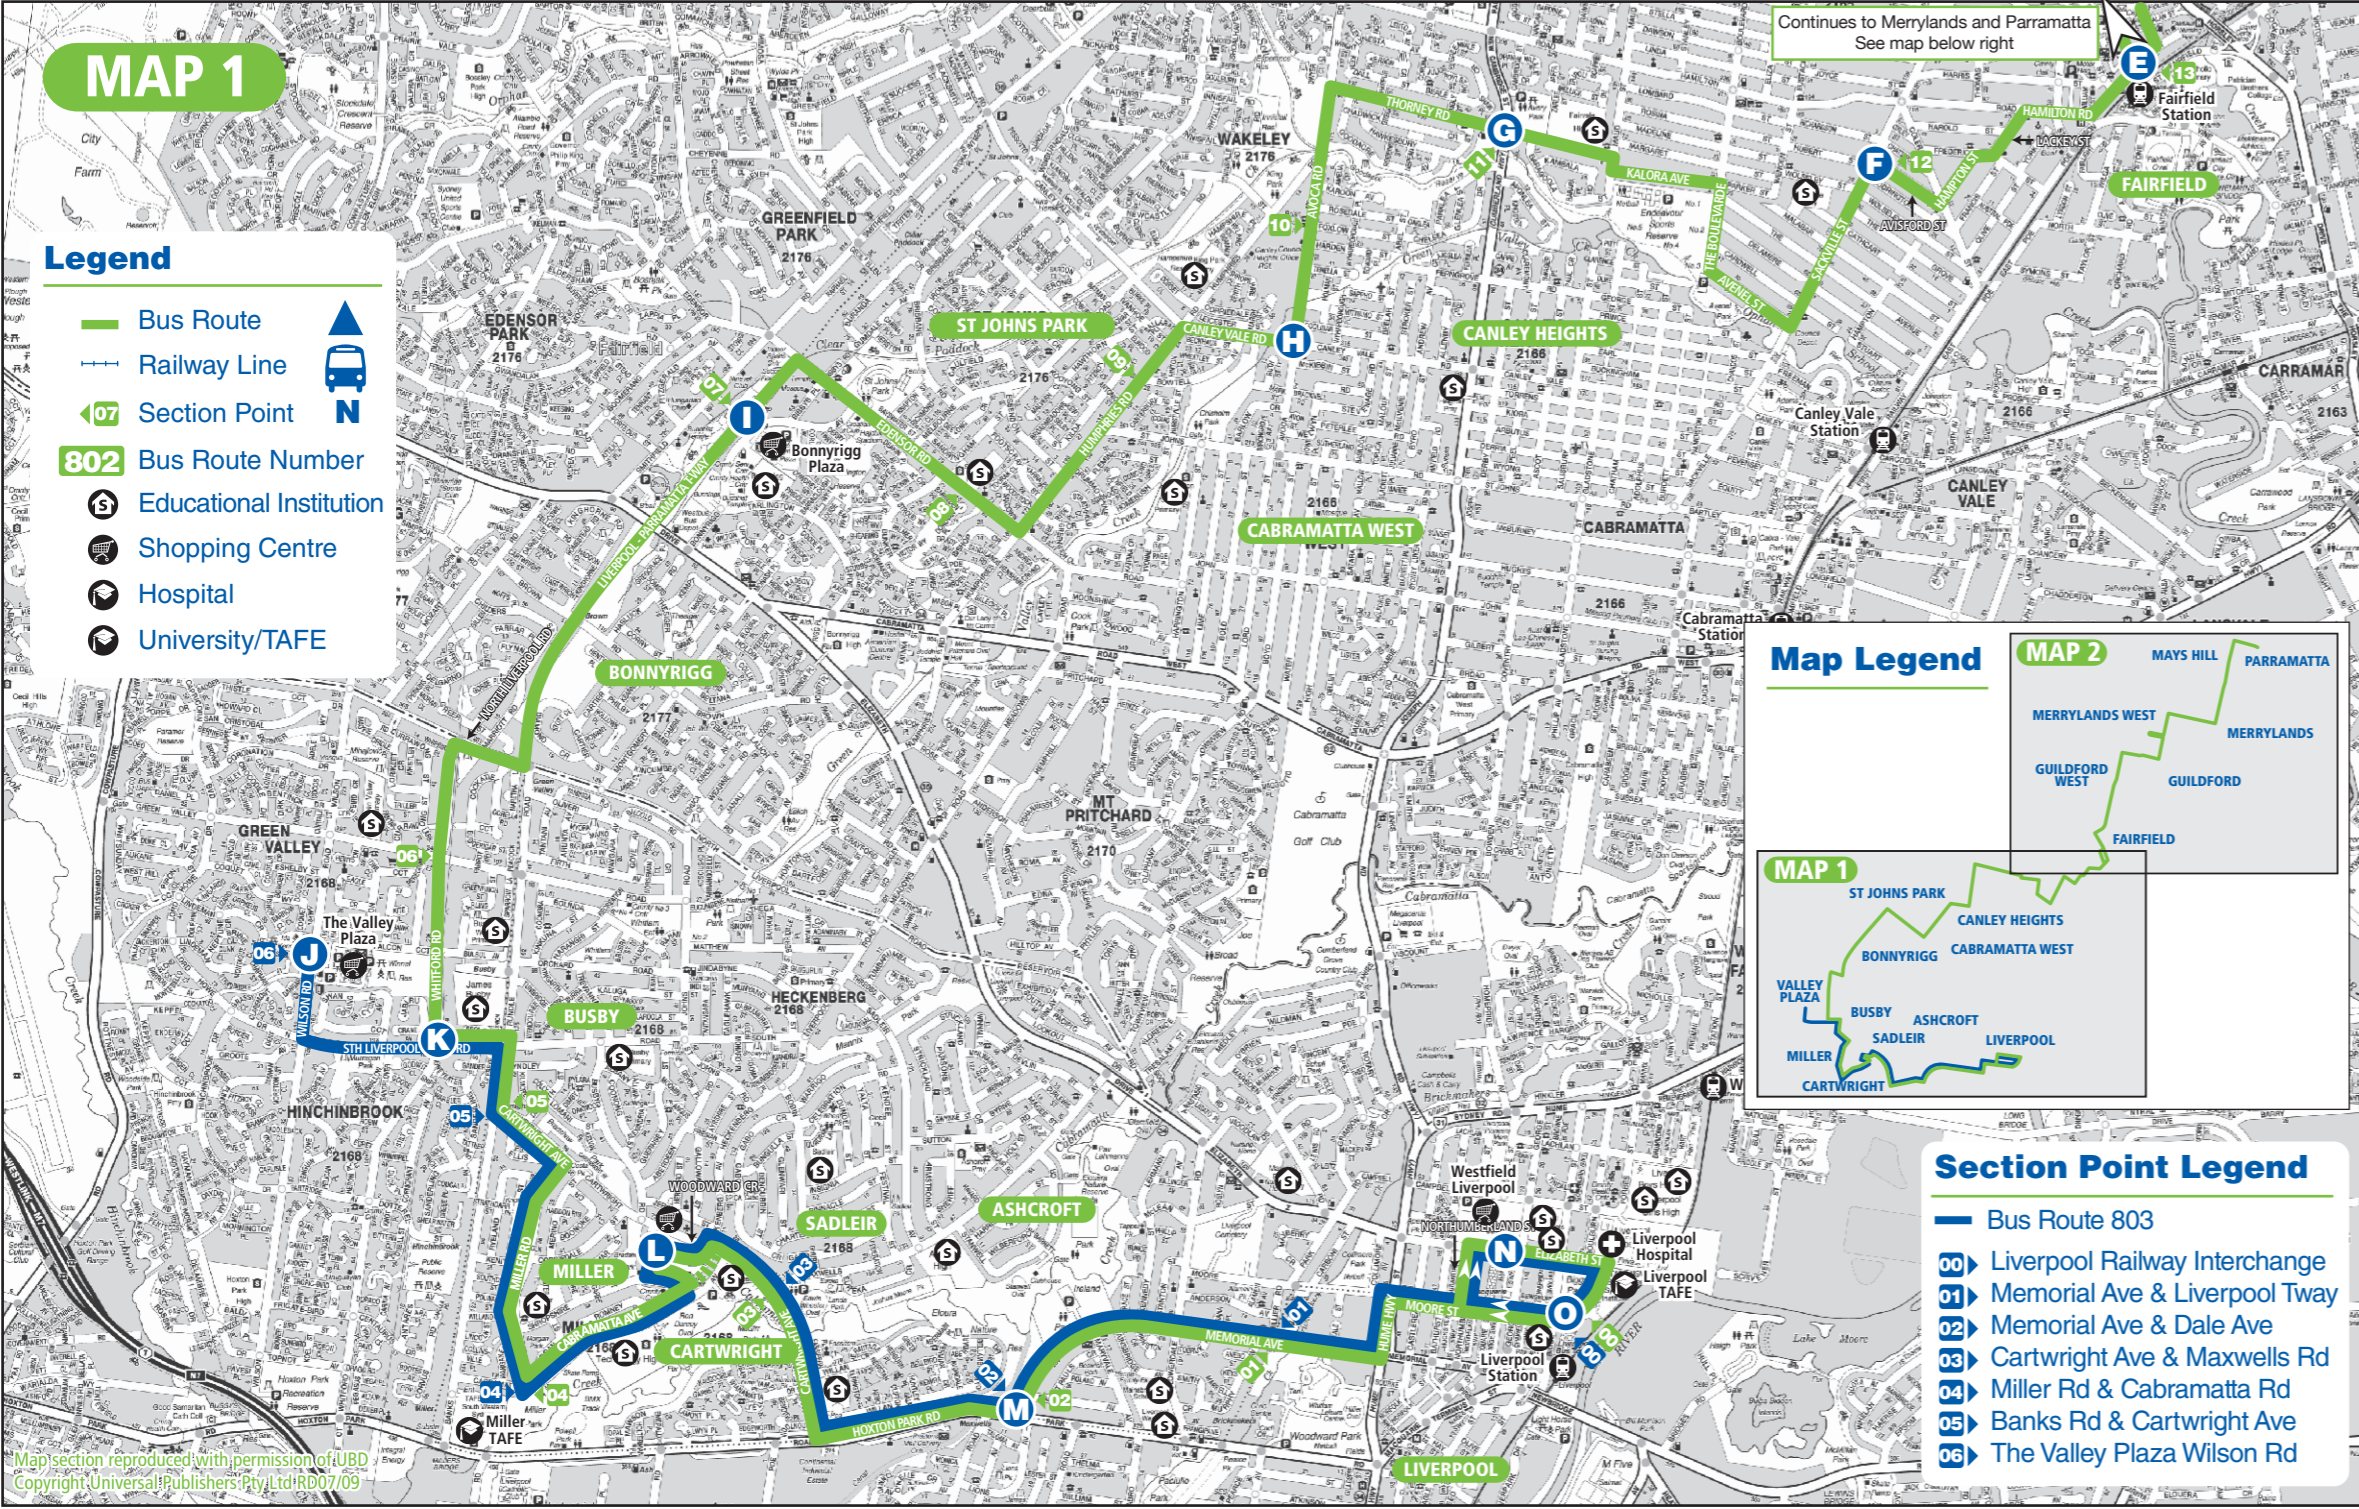

# MAP 1

**Legend**

- Bus Route
- Railway Line
- Section Point
- 802** Bus Route Number
- Educational Institution
- Shopping Centre
- Hospital
- University/TAFE

**Map Legend**

**MAP 1**

ST JOHNS PARK  
CANLEY HEIGHTS  
BONNYRIGG  
CABRAMATTA WEST  
VALLEY PLAZA  
BUSBY  
MILLER  
CARTWRIGHT

**MAP 2**

MAYS HILL  
PARRAMATTA  
MERRYLANDS WEST  
GUILDFORD WEST  
GUILDFORD  
FAIRFIELD

**Section Point Legend**

- Bus Route 803
- 00 Liverpool Railway Interchange
- 01 Memorial Ave & Liverpool Tway
- 02 Memorial Ave & Dale Ave
- 03 Cartwright Ave & Maxwells Rd
- 04 Miller Rd & Cabramatta Rd
- 05 Banks Rd & Cartwright Ave
- 06 The Valley Plaza Wilson Rd

Map section reproduced with permission of UBD  
Copyright Universal Publishers Pty Ltd RD07/09

# MAP 2

**Section Point Legend**

- Bus Route 802
- 00 Liverpool Railway Interchange
- 01 Memorial Ave & Liverpool Tway
- 02 Memorial Ave & Dale Ave
- 03 Cartwright Ave & Maxwells Ave
- 04 Miller Rd & Cabramatta Rd
- 05 Banks Rd & Cartwright Ave
- 06 Whitford Rd & Green Valley Rd
- 07 Bonnyrigg Tway
- 08 St Johns Park PS Edensor Rd
- 09 Humphries Rd & Bowtell Ave
- 10 Avoca Rd & Foxlow St
- 11 Thorney Rd & Cumberland Hwy
- 12 Sackville St & Avisford St
- 13 Fairfield Interchange
- 14 Fairfield Rd & Hedges Rd
- 15 Fairfield Rd & McCredie Rd
- 16 Albert St & Bowden St
- 17 Fowler Rd & Kenyons Rd
- 18 Merrylands Rd & Pitt St (to Parramatta)  
Merrylands Interchange (from Parramatta)
- 19 Pitt St & Railway St
- 20 Parramatta Interchange