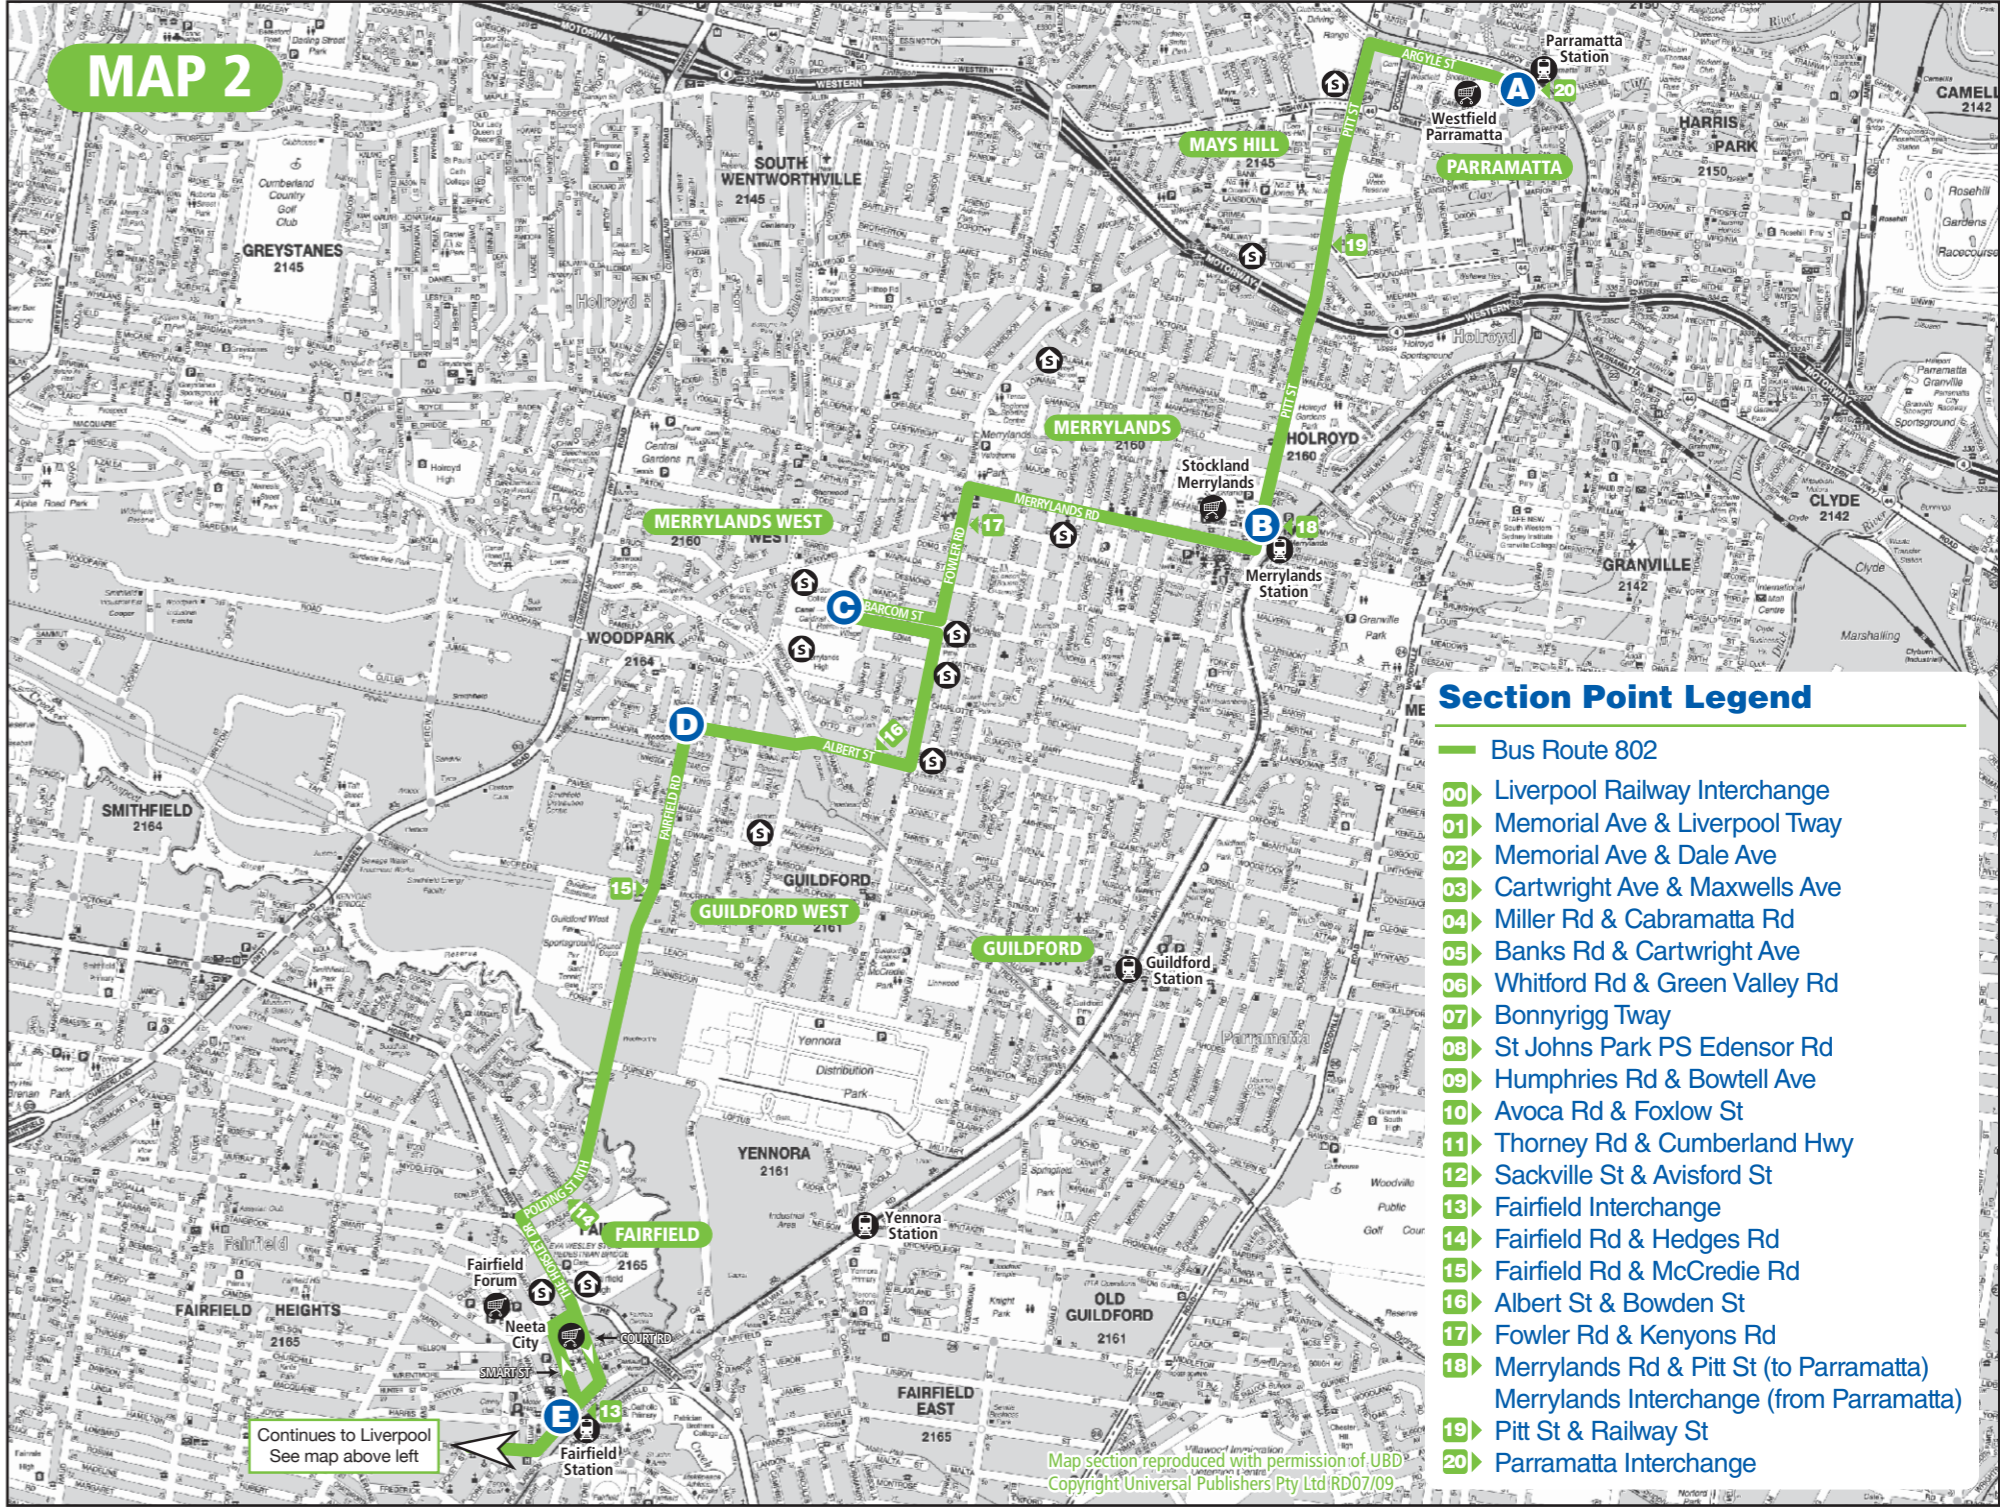

# MAP 1

**Legend**

- Bus Route
- Railway Line
- Section Point
- 802** Bus Route Number
- Educational Institution
- Shopping Centre
- Hospital
- University/TAFE

**Map Legend**

**MAP 1**

ST JOHNS PARK  
CANLEY HEIGHTS  
BONNYRIGG  
CABRAMATTA WEST  
VALLEY PLAZA  
BUSBY  
MILLER  
CARTWRIGHT

**MAP 2**

MAYS HILL  
PARRAMATTA  
MERRYLANDS WEST  
GUILDFORD WEST  
GUILDFORD  
FAIRFIELD

**Section Point Legend**

- Bus Route 803
- 00 Liverpool Railway Interchange
- 01 Memorial Ave & Liverpool Tway
- 02 Memorial Ave & Dale Ave
- 03 Cartwright Ave & Maxwells Rd
- 04 Miller Rd & Cabramatta Rd
- 05 Banks Rd & Cartwright Ave
- 06 The Valley Plaza Wilson Rd

Map section reproduced with permission of UBD  
Copyright Universal Publishers Pty Ltd RD07/09

# MAP 2

**Section Point Legend**

- Bus Route 802
- 00 Liverpool Railway Interchange
- 01 Memorial Ave & Liverpool Tway
- 02 Memorial Ave & Dale Ave
- 03 Cartwright Ave & Maxwells Ave
- 04 Miller Rd & Cabramatta Rd
- 05 Banks Rd & Cartwright Ave
- 06 Whitford Rd & Green Valley Rd
- 07 Bonnyrigg Tway
- 08 St Johns Park PS Edensor Rd
- 09 Humphries Rd & Bowtell Ave
- 10 Avoca Rd & Foxlow St
- 11 Thorney Rd & Cumberland Hwy
- 12 Sackville St & Avisford St
- 13 Fairfield Interchange
- 14 Fairfield Rd & Hedges Rd
- 15 Fairfield Rd & McCredie Rd
- 16 Albert St & Bowden St
- 17 Fowler Rd & Kenyons Rd
- 18 Merrylands Rd & Pitt St (to Parramatta)  
Merrylands Interchange (from Parramatta)
- 19 Pitt St & Railway St
- 20 Parramatta Interchange