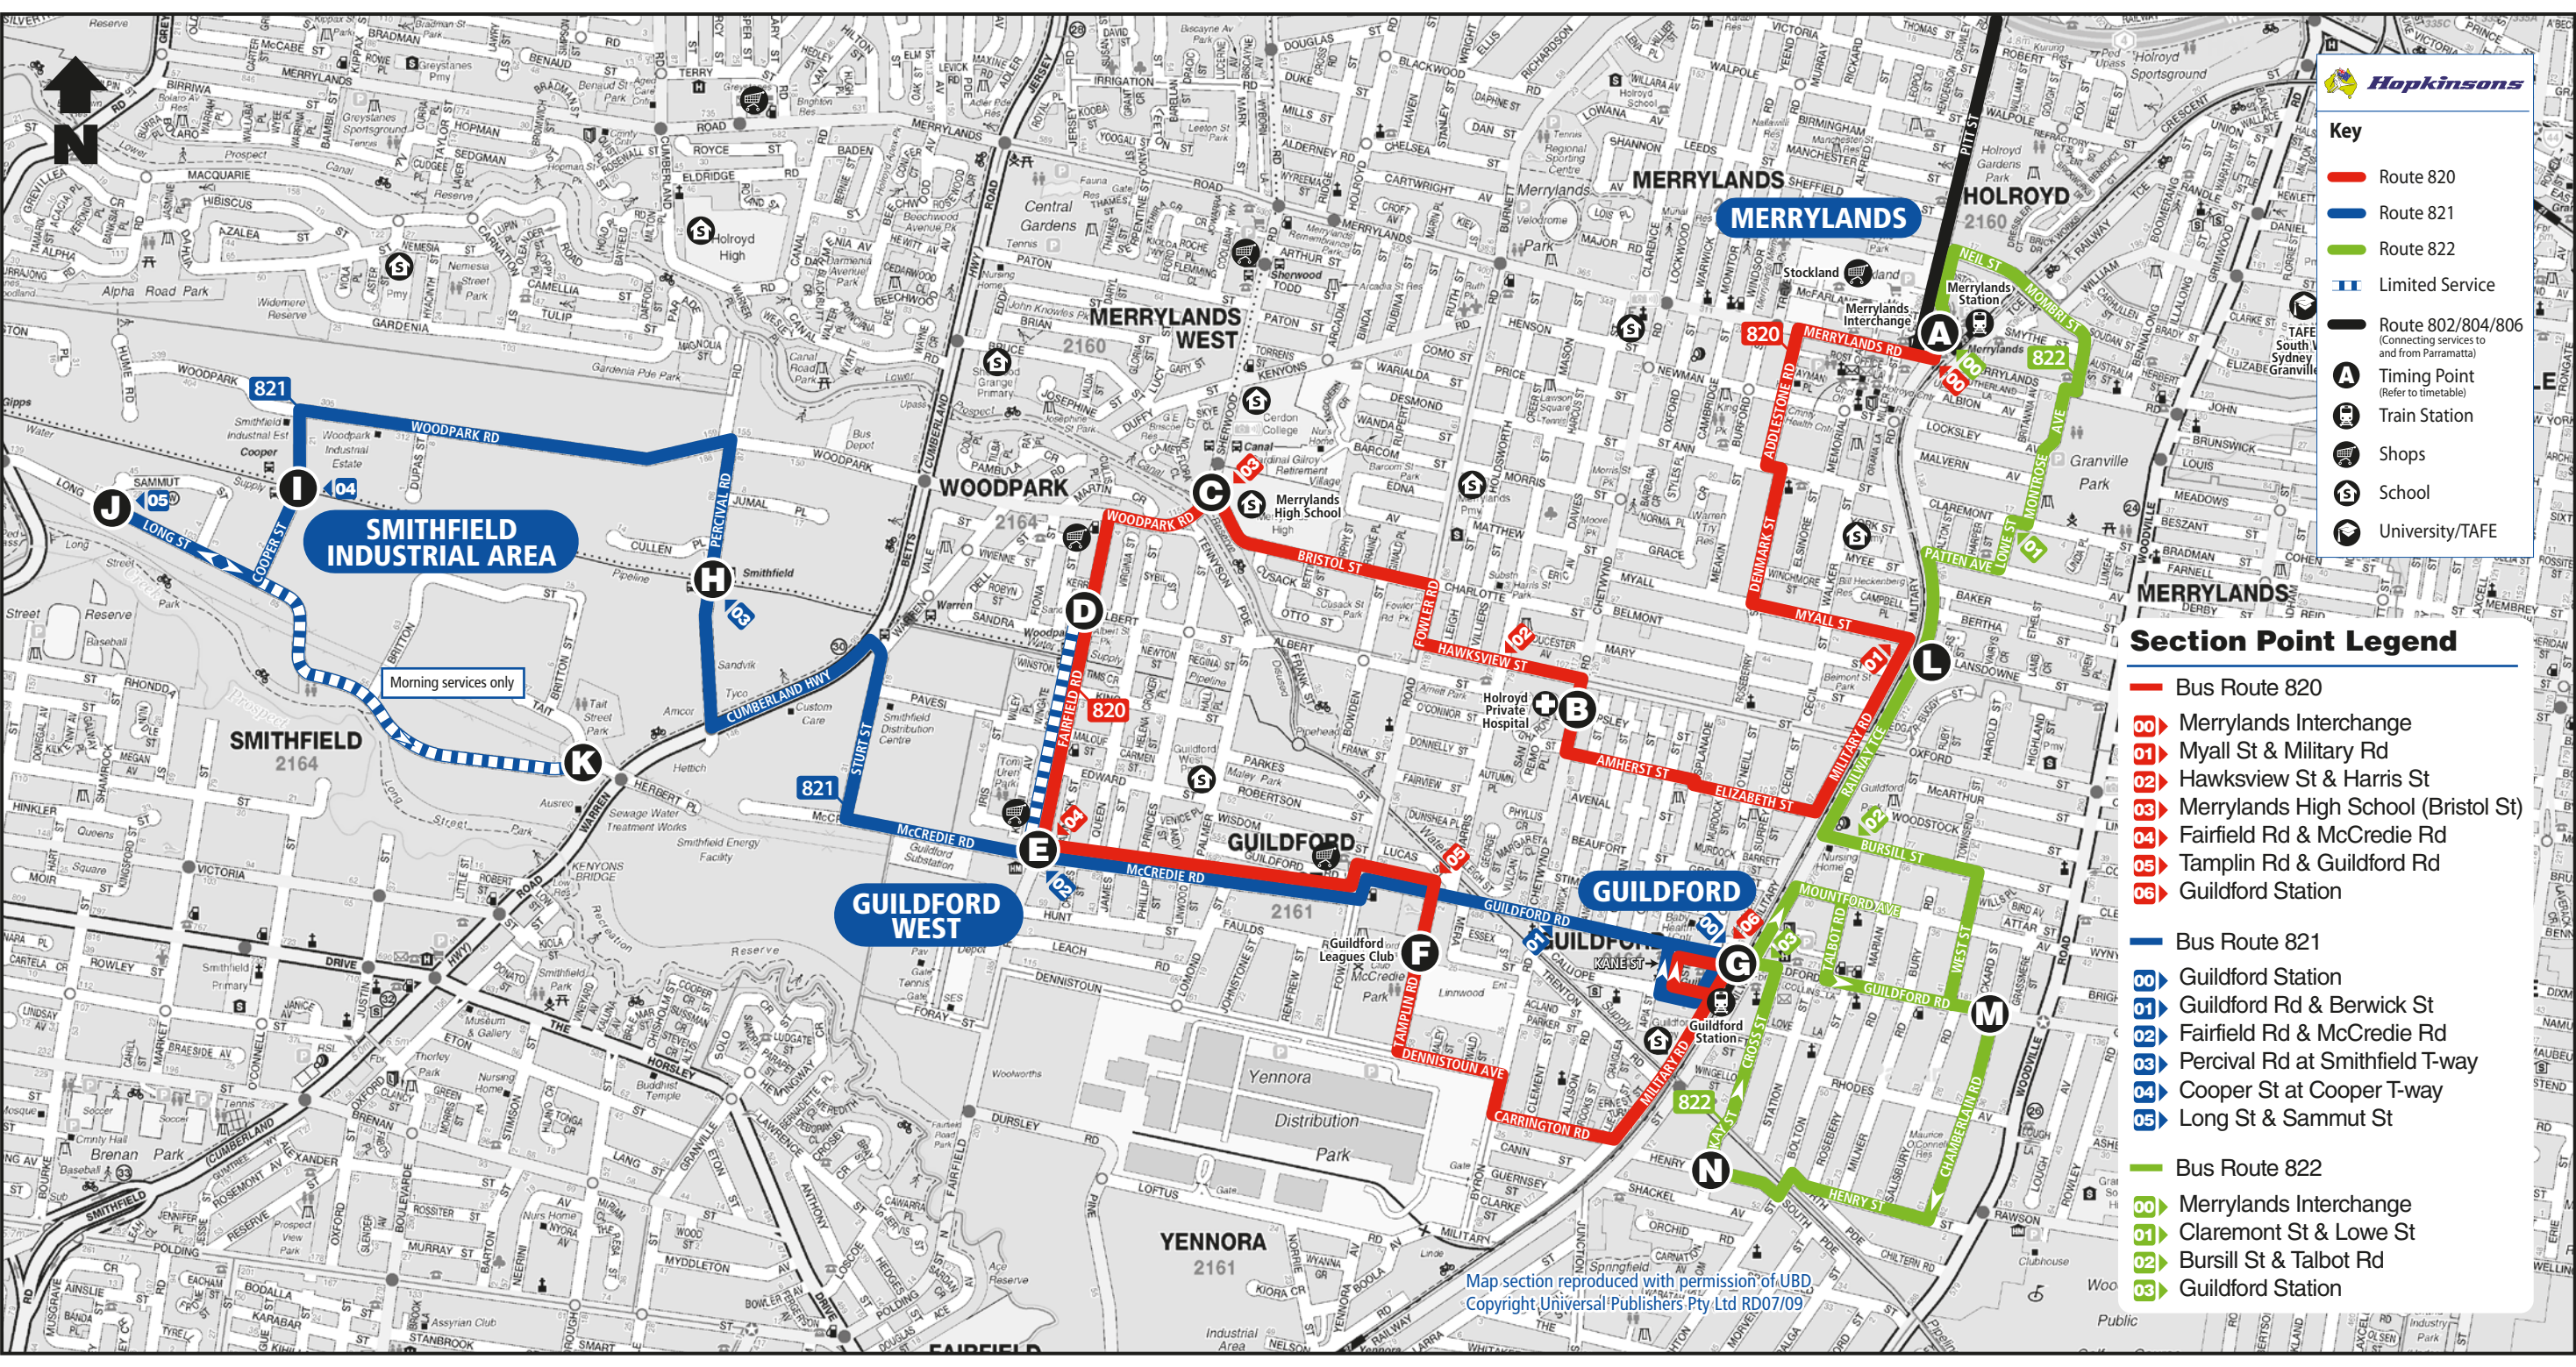

- Key**
- Route 820
 - Route 821
 - Route 822
 - Limited Service
 - Route 802/804/806
(Connecting services to and from Parramatta)
 - A** Timing Point
(Refer to timetable)
 - Train Station
 - Shops
 - School
 - University/TAFE

Section Point Legend

- Bus Route 820
- 00 Merrylands Interchange
- 01 Myall St & Military Rd
- 02 Hawksview St & Harris St
- 03 Merrylands High School (Bristol St)
- 04 Fairfield Rd & McCredie Rd
- 05 Tamplin Rd & Guildford Rd
- 06 Guildford Station
- Bus Route 821
- 00 Guildford Station
- 01 Guildford Rd & Berwick St
- 02 Fairfield Rd & McCredie Rd
- 03 Percival Rd at Smithfield T-way
- 04 Cooper St at Cooper T-way
- 05 Long St & Sammut St
- Bus Route 822
- 00 Merrylands Interchange
- 01 Claremont St & Lowe St
- 02 Bursill St & Talbot Rd
- 03 Guildford Station

Map section reproduced with permission of UBD
Copyright Universal Publishers Pty Ltd RD07/09